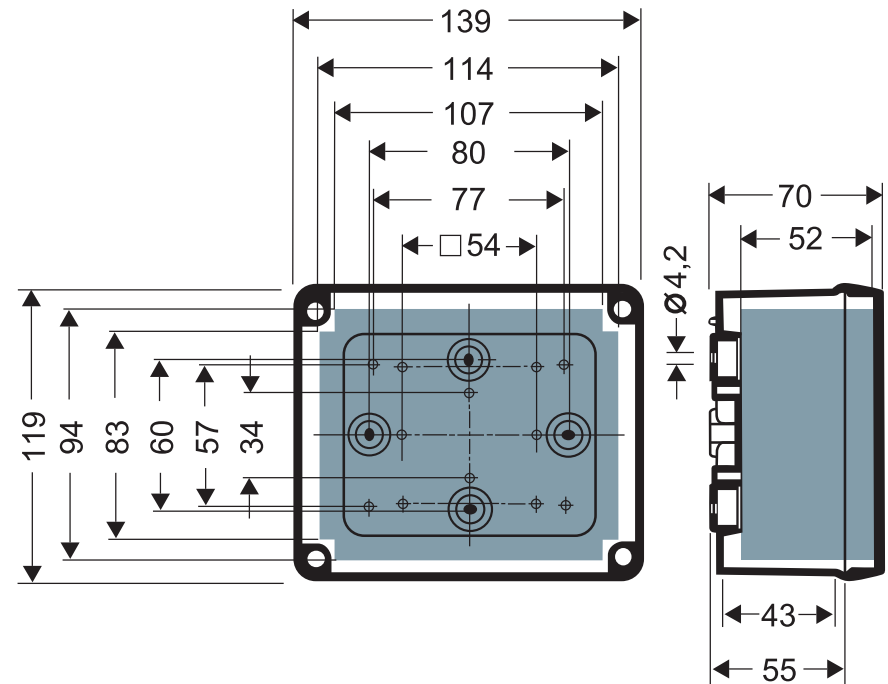

CE IP65

All dimensions are in mm

Manufacture by : JAINSON CABINET ACCESSORIES	
Title : Junction Box	Drawing Date : 10/06/2015
Size : 139mm x 119mm x 70mm	Colour Shed : RAL-7035
CAT No. : ET 9060	Material : P. S.
Brand Name : Elettro	Drawing No.: ET9060/9065

*2.5mm OD Gasketing Neoprine Material.