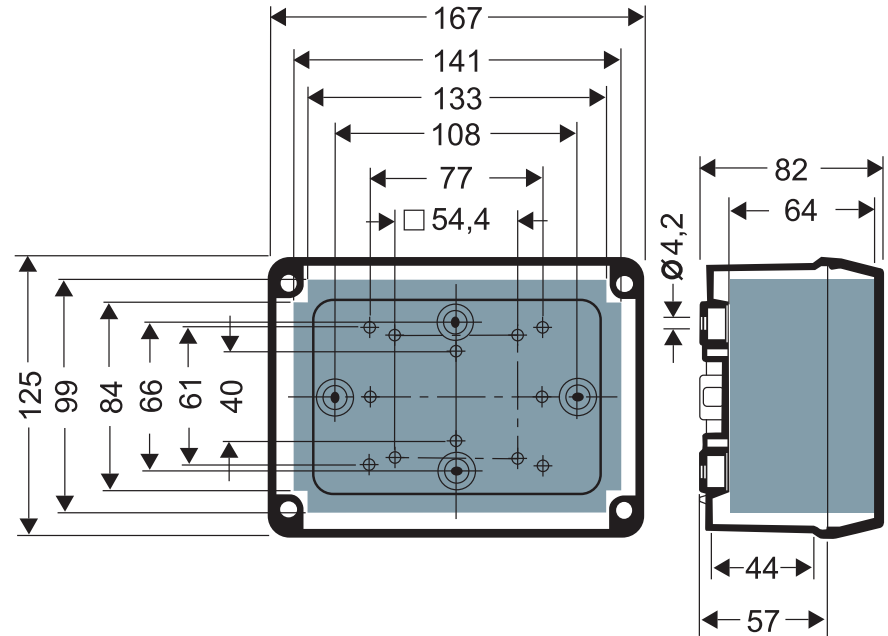

CE IP65

All dimensions are in mm

Manufacture by :  
**JAINSON CABINET ACCESSORIES**

Title : Junction Box	Drawing Date : 10/06/2015
Size : 167mm x 125mm x 82mm	Colour Shed : RAL-7035
CAT No. : ET 9100	Material : P. S.
Brand Name : Elettro	Drawing No.: ET9100/9105

\*2.5mm OD Gasketing Neoprine Material.