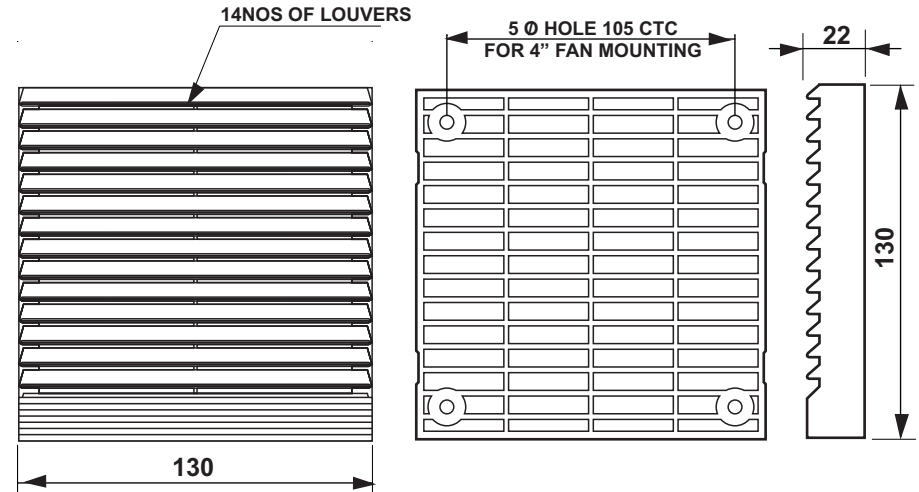

CE IP 54

All dimensions are in mm

Manufacture by :
JAINSON CABINET ACCESSORIES

Title : Air-Vent	Drawing Date : 23/06/2015
Size : 130mm x 130mm Screw Fit	Colour Shed : RAL-7032 & 7035
CAT No. : JSAV - 01	Material : ABS
Brand Name : Elettro	Drawing No.: JSAV - 01 / 130