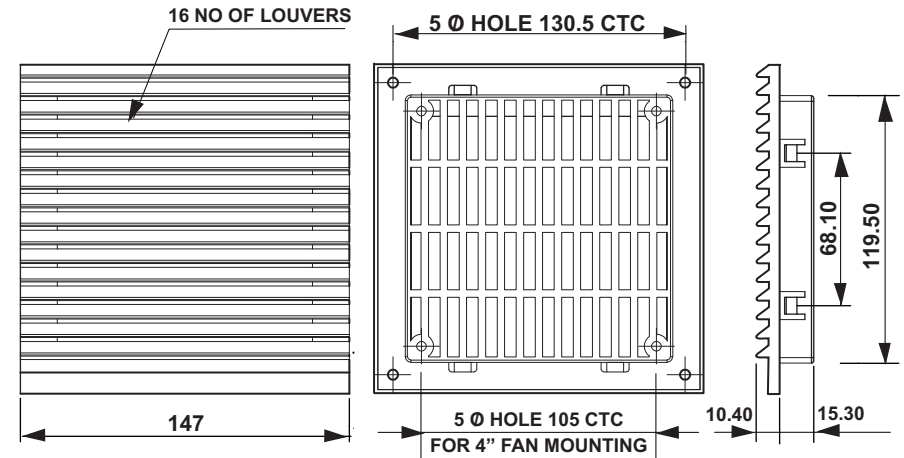

CE IP 54

All dimensions are in mm

Manufacture by :  
**JAINSON CABINET ACCESSORIES**

Title : Air-Vent	Drawing Date : 23/06/2015
Size : 147mm x 147mm Snap Fit	Colour Shed : RAL-7032 & 7035
CAT No. : JSAV - 02	Material : ABS
Brand Name : Elettro	Drawing No.: JSAV - 02 / 147