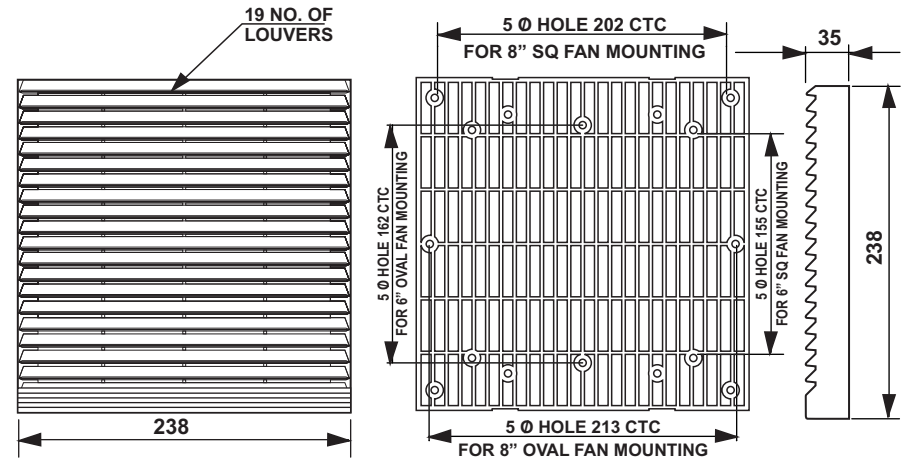

CE IP 54

All dimensions are in mm

Manufacture by :  
**JAINSON CABINET ACCESSORIES**

Title : Air-Vent	Drawing Date : 23/06/2015
Size : 238mm x 238mm Screw Fit	Colour Shed : RAL-7032 & 7035
CAT No. : JSAV - 05	Material : ABS
Brand Name : Elettro	Drawing No.: JSAV - 05 / 238