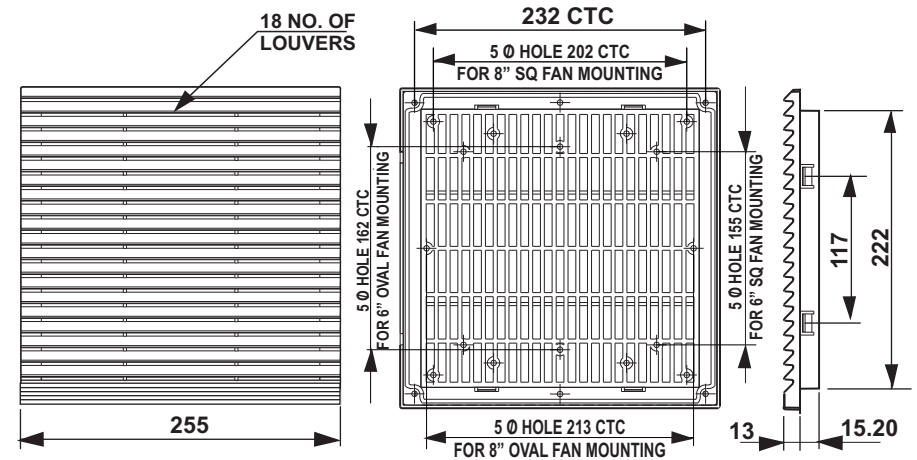

CE IP 54

All dimensions are in mm

Manufacture by :
JAINSON CABINET ACCESSORIES

Title : Air-Vent	Drawing Date : 23/06/2015
Size : 255mm x 255mm Snap Fit	Colour Shed : RAL-7032 & 7035
CAT No. : JSAV - 06	Material : ABS
Brand Name : Elettro	Drawing No.: JSAV - 06 / 255