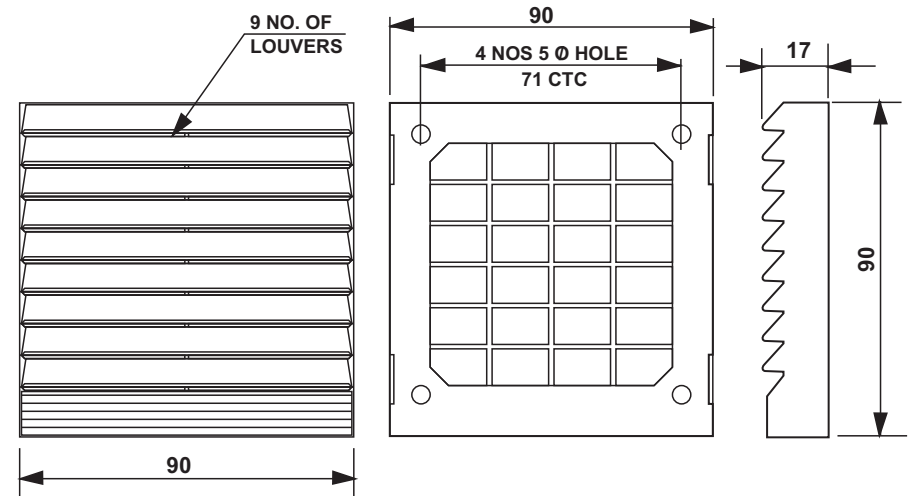

CE IP 54

All dimensions are in mm

Manufacture by :
JAINSON CABINET ACCESSORIES

Title : Air-Vent	Drawing Date : 23/06/2015
Size : 90mm x 90mm Screw Fit	Colour Shed : RAL-7032 & 7035
CAT No. : JSAV - 11	Material : ABS
Brand Name : Elettro	Drawing No.: JSAV - 11 / 90