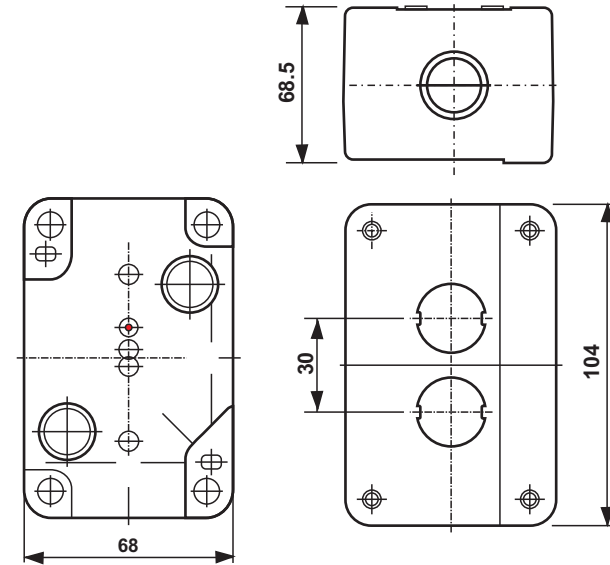

CE IP64

BHARAT
TRADING CORPORATION

All dimensions are in mm

Manufacture by :
JAINSON CABINET ACCESSORIES

Title : Push Button Station

Drawing Date : 23/06/2015

Size : 68mm x 104mm x 68.5mm

Colour Shed : T - White, B - Black

CAT No. : JSPB - 02

Material : ABS

Brand Name : Elettro

Drawing No.: JSPB - 02 / 68