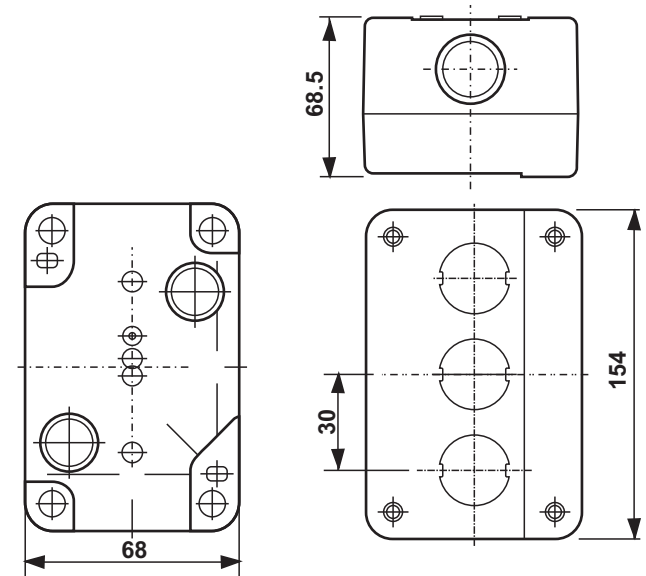

CE IP64

BHARAT
TRADING CORPORATION

All dimensions are in mm

Manufacture by :
JAINSON CABINET ACCESSORIES

Title : Push Button Station	Drawing Date : 23/06/2015
Size : 68mm x 154mm x 68.5mm	Colour Shed : T - White, B - Black
CAT No. : JSPB - 03	Material : ABS
Brand Name : Elettro	Drawing No.: JSPB - 03 / 68