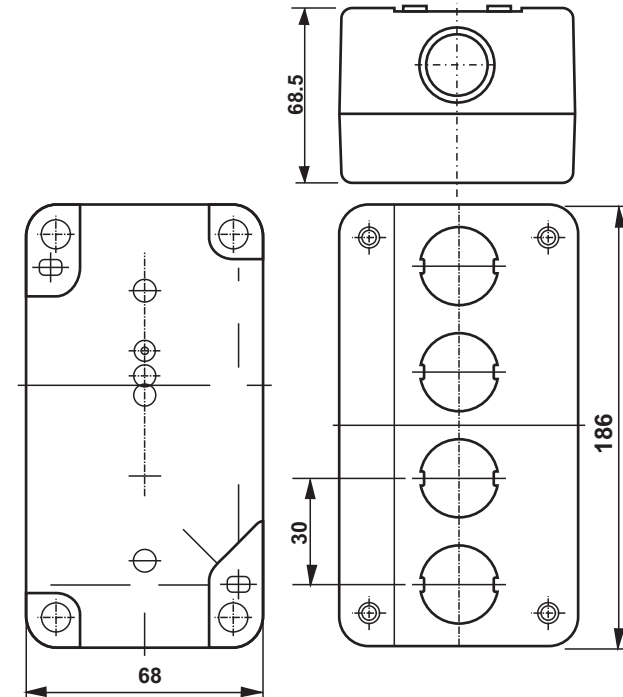

CE IP 64

BHARAT
TRADING CORPORATION

All dimensions are in mm

Manufacture by :
JAINSON CABINET ACCESSORIES

Title : Push Button Station

Drawing Date : 23/06/2015

Size : 68mm x 186mm x 68.5mm

Colour Shed : T - White, B - Black

CAT No. : JSPB - 04

Material : ABS

Brand Name : Elettro

Drawing No.: JSPB - 04 / 68