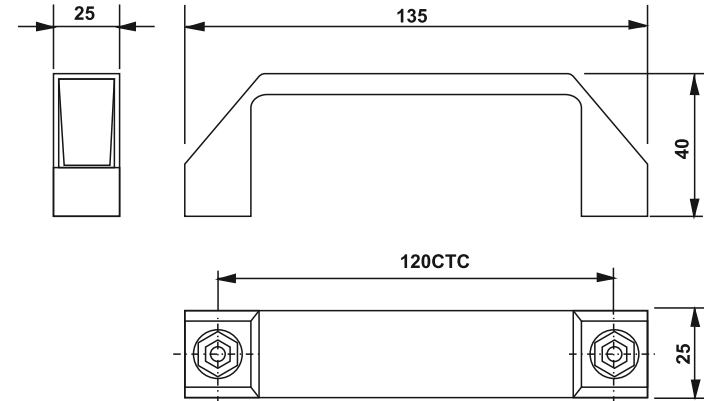

BHARAT
TRADING CORPORATION

All dimensions are in mm

Manufacture by :
JAINSON CABINET ACCESSORIES

Title : Polyamide Handles

Drawing Date : 10/07/2015

Size : 120mm Hole Distance

Colour Shed : Black

CAT No. : JSPL - 06

Material : Polyamide

Brand Name : Elettro

Drawing No.: JSPL - 06 / 120