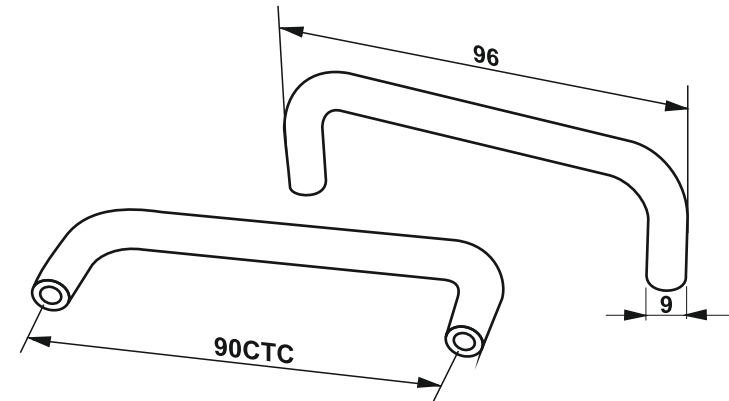

BHARAT

TRADING CORPORATION

All dimensions are in mm

Manufacture by :
JAINSON CABINET ACCESSORIES

Title : Polyamide Handles

Drawing Date : 10/07/2015

Size : 90mm Hole Distance

Colour Shed : Black

CAT No. : JSPL - 09

Material : Polyamide

Brand Name : Elettro

Drawing No.: JSPL - 09 / 90