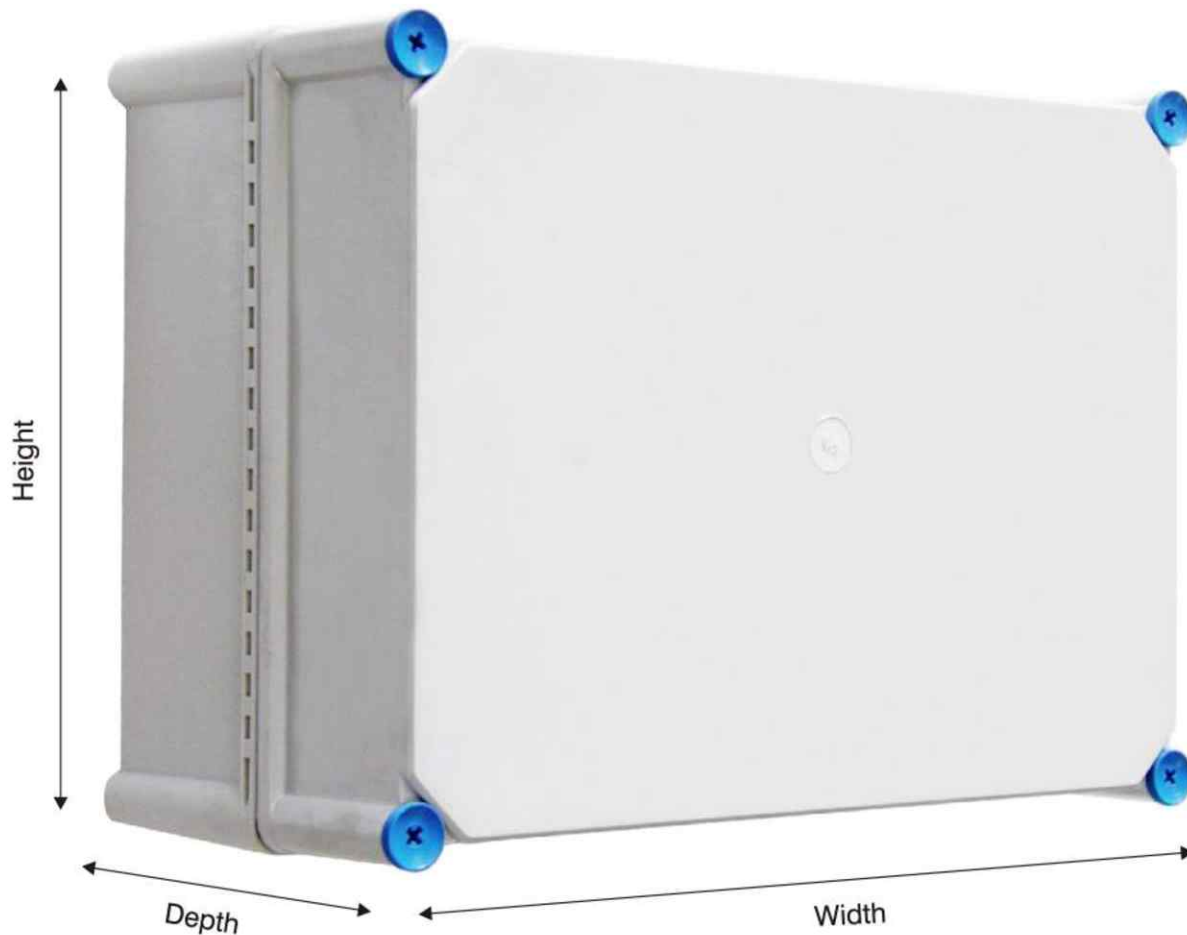

Our Basic and Heavy Series caters to a market which requires compact and robust enclosures. We use a high quality ABS and Polycarbonate material and provide Ingress Protection IP 66/67 along with protection against mechanical impacts IK 07 for ABS and IK 08 for Polycarbonate. A High quality gasket, well engineered screws and tested box design make our Basic & Heavy series a good solution for all the demand placed on compact enclosures.